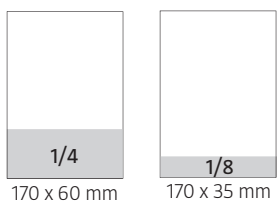

2019 Advertising Rates in Euros

PRINT FORMATS

PRINT RATES

COVERS & PREMIUM POSITIONS	GROSS RATE	REGULAR INSIDE PAGES POSITIONS	GROSS RATE
Outside Back Cover	€18,000	Double page	€22,000
Inside Front Cover	€15,000	Full page	€11,200
Inside Back Cover	€12,900	1/2 page	€6,500
1 st RHS, 2 nd RHS	€12,900	1/3 page	€5,300
Full page, requested position	€12,300	1/4 page	€4,100
Full Advertorial Page	€12,500	1/8 page, bottom page strip	€2,300
Inserts or Special Operations	On demand		

PER THOUSAND IMPRESSIONS, DIGITAL GROSS RATES	DESKTOP + MOBILE	FORMATS
Leaderboard	€30	980 x 90
Mainbox	€25	220 x 250
Classic banner	€25	468 x 60

DISCOUNT STRUCTURE

Discounts are applied to the rough rates mentioned above, and are cumulative.