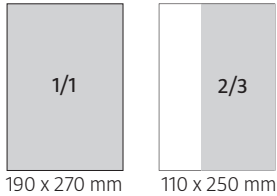

2019 Advertising Rates in Euros

PRINT FORMATS

PRINT RATES

COVERS & PREMIUM POSITIONS	GROSS RATE	REGULAR INSIDE PAGES POSITIONS	GROSS RATE
Outside Back Cover	€18,000	Double page	€22,000
Inside Front Cover	€15,000	Full page	€11,200
Inside Back Cover	€12,900	1/2 page	€6,500
1 st RHS, 2 nd RHS	€12,900	1/3 page	€5,300
Full page, requested position	€12,300	1/4 page	€4,100
Full Advertorial Page	€12,500	1/8 page, bottom page strip	€2,300
Inserts or Special Operations	On demand		

PER THOUSAND IMPRESSIONS, DIGITAL GROSS RATES	DESKTOP + MOBILE	FORMATS
Leaderboard	€30	980 x 90
Mainbox	€25	220 x 250
Classic banner	€25	468 x 60

DISCOUNT STRUCTURE

Discounts are applied to the rough rates mentioned above, and are cumulative.