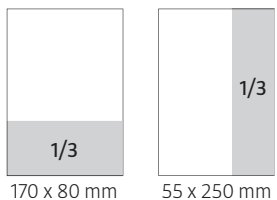

2019 Advertising Rates in Euros

PRINT FORMATS

PRINT RATES

COVERS & PREMIUM POSITIONS	GROSS RATE	REGULAR INSIDE PAGES POSITIONS	GROSS RATE
Outside Back Cover	€18,000	Double page	€22,000
Inside Front Cover	€15,000	Full page	€11,200
Inside Back Cover	€12,900	1/2 page	€6,500
1 st RHS, 2 nd RHS	€12,900	1/3 page	€5,300
Full page, requested position	€12,300	1/4 page	€4,100
Full Advertorial Page	€12,500	1/8 page, bottom page strip	€2,300
Inserts or Special Operations	On demand		

PER THOUSAND IMPRESSIONS, DIGITAL GROSS RATES	DESKTOP + MOBILE	FORMATS
Leaderboard	€30	980 x 90
Mainbox	€25	220 x 250
Classic banner	€25	468 x 60

DISCOUNT STRUCTURE

Discounts are applied to the rough rates mentioned above, and are cumulative.