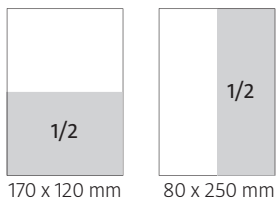

2019 Advertising Rates in Euros

PRINT FORMATS

PRINT RATES

COVERS & PREMIUM POSITIONS	GROSS RATE	REGULAR INSIDE PAGES POSITIONS	GROSS RATE
Outside Back Cover	€18,000	Double page	€22,000
Inside Front Cover	€15,000	Full page	€11,200
Inside Back Cover	€12,900	1/2 page	€6,500
1 st RHS, 2 nd RHS	€12,900	1/3 page	€5,300
Full page, requested position	€12,300	1/4 page	€4,100
Full Advertorial Page	€12,500	1/8 page, bottom page strip	€2,300
Inserts or Special Operations	On demand		

PER THOUSAND IMPRESSIONS, DIGITAL GROSS RATES	DESKTOP + MOBILE	FORMATS
Leaderboard	€30	980 x 90
Mainbox	€25	220 x 250
Classic banner	€25	468 x 60

DISCOUNT STRUCTURE

Discounts are applied to the rough rates mentioned above, and are cumulative.